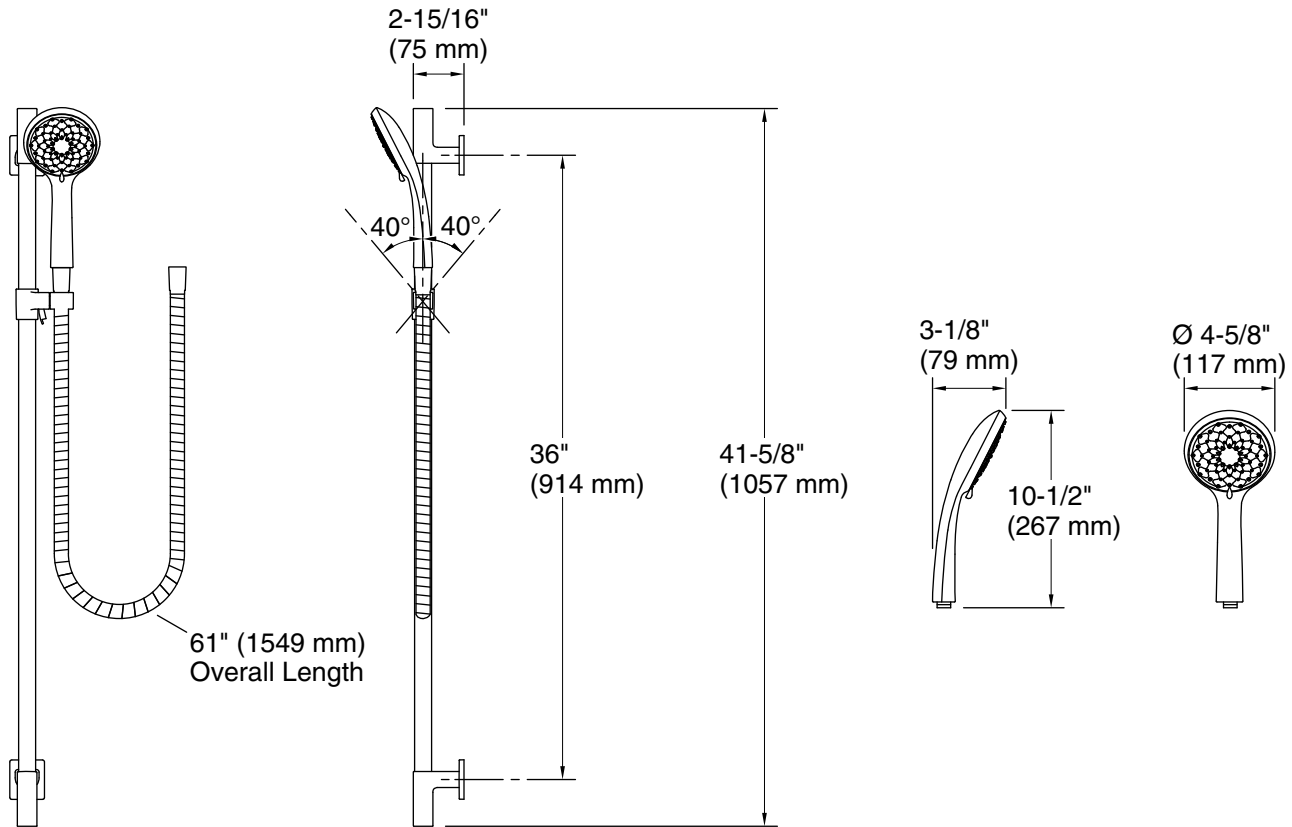

Features

- Handshower features transitional design, inspired by nature.
- Three spray functions and ADA-compliant nonpositive shutoff.
- Thumb tab allows for a smooth transition between sprays.
- MasterClean™ sprayface features an easy-to-clean surface that withstands mineral buildup.
- 36" (914 mm) slidebar features adjustable mounting brackets for installation flexibility.
- Includes 60" metal hose.

Color	Code	Description
-------	------	-------------

CP Polished Chrome

BN Vibrant® Brushed Nickel

2BZ Oil-Rubbed Bronze

Technical Information

All product dimensions are nominal.

Handshower:

Rated maximum flow: 1.75 gal/min (6.6 l/min)

Notes

Install this product according to the installation instructions.

Plumbing codes require approved backflow prevention devices to be installed in-line to handshowers. Please consult with local plumbing officials.